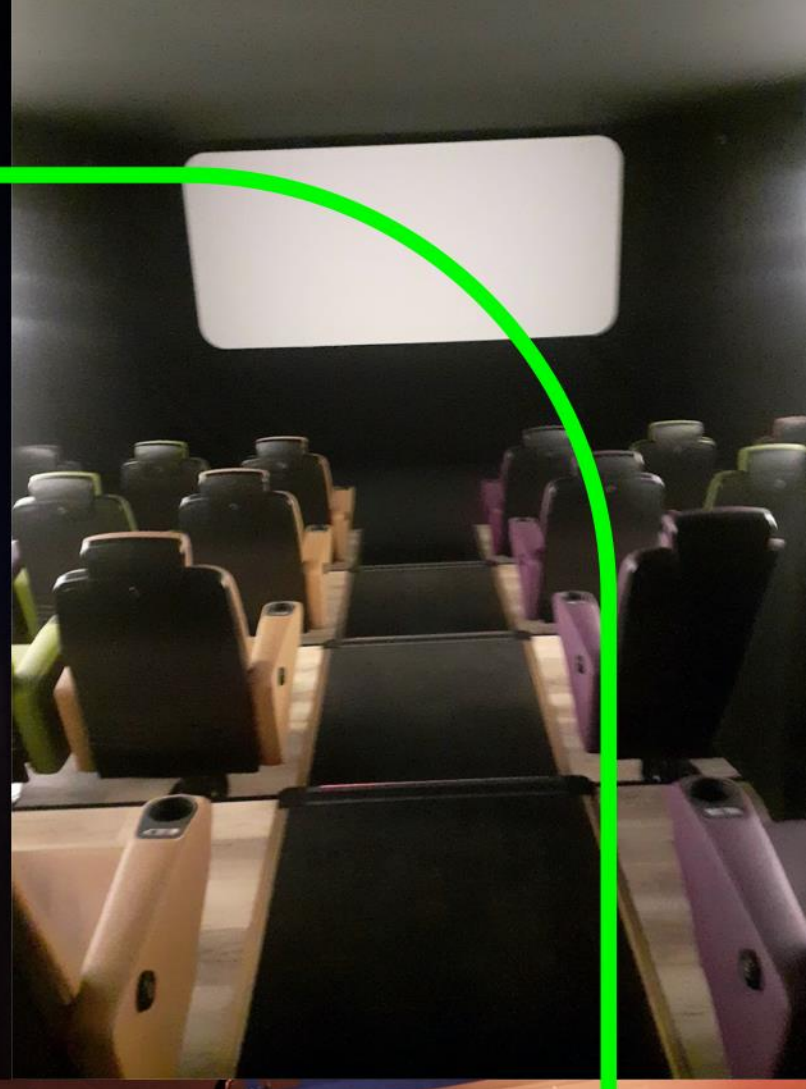

- ★ 2.5 HOURS EXCLUSIVE CINEMA USE
 - ★ 2 PERSON MINIMUM
- ★ PRIVATE CINEMA WITH RECLINING SEATS
 - ★ POPCORN (M) AND SOFT DRINK COMBO PER PERSON
 - ★ NEW CINEMA RELEASE

R 2 500
FOR 2 PEOPLE

R 200
PER ADDITIONAL
PERSON

FACILITIES

- ★ DIGITAL PROJECTOR AND SURROUND SOUND
- ★ 30 PREMIUM RECLINING SEATS
- ★ OPEN FOYER OVERLOOKING PARKHURST (55 PAX)
- ★ FREE SECURE CUSTOMER PARKING
- ★ 2 x BASEMENT PARKING BAYS
- ★ WHEELCHAIR ACCESS